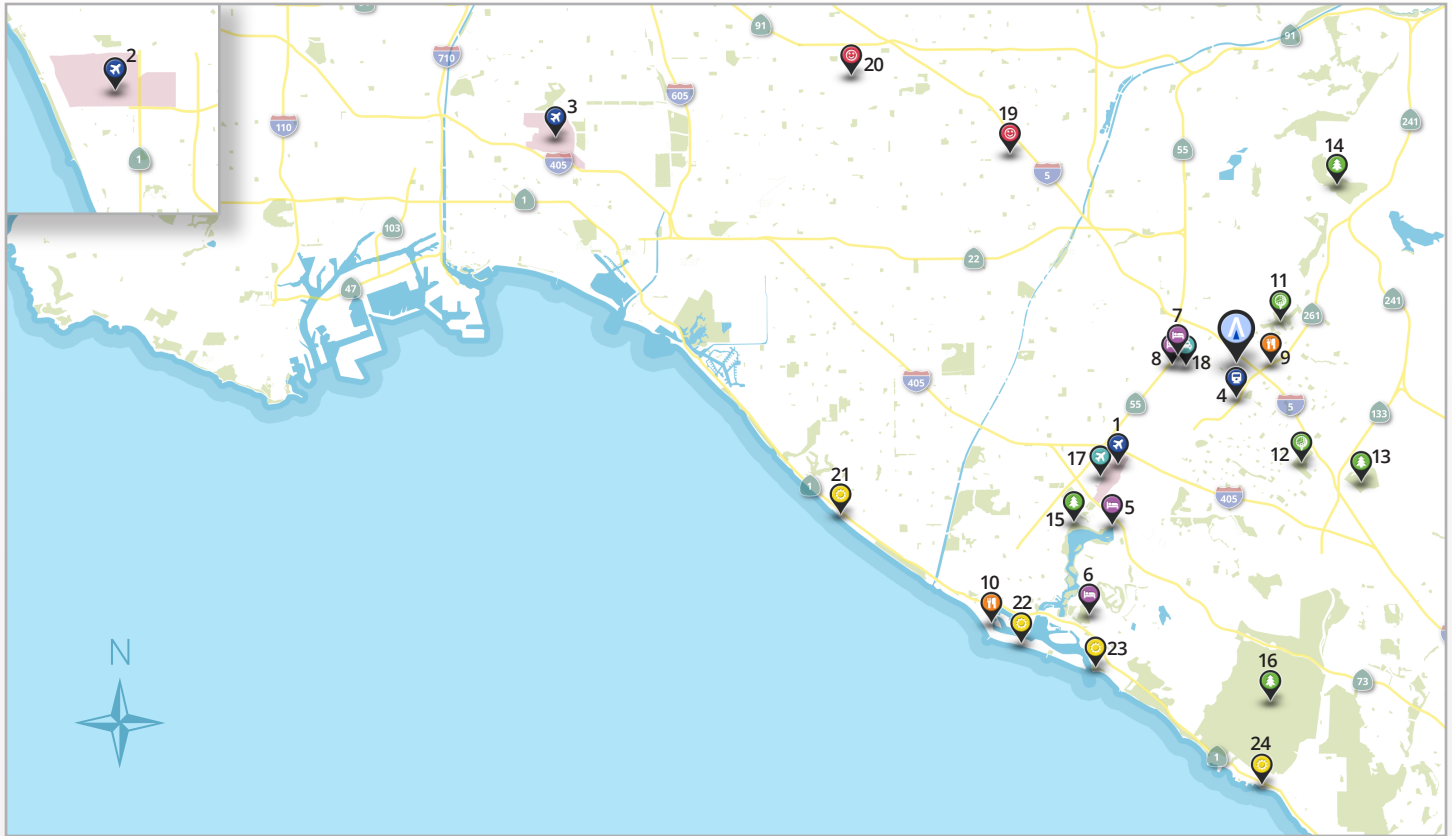

VISIT ADVANCED EO

We hope you have a productive and enjoyable visit to Advanced EO! There are many outstanding local restaurants, parks, activities and other destinations in the Orange County area surrounding our facility. The map and list below display a number of these notable points of interest...

- | | | | |
|--|---|---|---|
| 1 John Wayne Airport (SNA)
18601 Airport Way
Santa Ana, CA 92707 | 7 Fairfield Inn & Suites
15011 Newport Ave
Tustin, CA 92780 | 13 OC Great Park
8000 Great Park Blvd
Irvine, CA 92618 | 19 Disneyland Parks
1313 Disneyland Dr,
Anaheim, CA 92802 |
| 2 Los Angeles Int. Airport (LAX)
1 World Way
Los Angeles, CA 90045 | 8 Residence Inn
15181 Newport Ave
Tustin, CA 92780 | 14 Irvine Regional Park
1 Irvine Park Rd
Orange, CA 92869 | 20 Knott's Berry Farm
8039 Beach Blvd
Buena Park, CA 90620 |
| 3 Long Beach Airport (LGB)
4100 Donald Douglas Dr
Long Beach, CA 90808 | 9 The Market Place
2961 El Camino Real
Tustin, CA 92782 | 15 Newport "Back" Bay
2301 University Dr
Newport Beach, CA 92660 | 21 Huntington Beach
21601 Pacific Coast Hwy
Huntington Beach, CA 92646 |
| 4 Tustin Metrolink Station
2975 Edinger Ave
Tustin, CA 92780 | 10 Woody's Wharf
2318 Newport Blvd.
Newport Beach, CA 92663 | 16 Crystal Cove State Park
8471 N Coast Hwy
Laguna Beach, CA 92651 | 22 Newport Beach
21st St & W Balboa Blvd
Newport Beach, CA 92661 |
| 5 NB Marriott Bayview
500 Bayview Circle
Newport Beach, CA 92660 | 11 Tustin Ranch Golf Club
12442 Tustin Ranch Rd
Tustin, CA 92782 | 17 Lyon Air Museum
19300 Ike Jones Rd
Santa Ana, CA 92707 | 23 Corona Del Mar
3000 Breakers Dr
Newport Beach, CA 92661 |
| 6 NB Marriott Hotel & Spa
900 Newport Center Dr
Newport Beach, CA 92660 | 12 Oak Creek Golf Club
1 Golf Club Dr
Irvine, CA 92618 | 18 Marconi Auto Museum
1302 Industrial Dr
Tustin, CA 92780 | 24 Laguna Beach
Broadway St & Pacific Coast Hwy
Laguna Beach, CA 92651 |